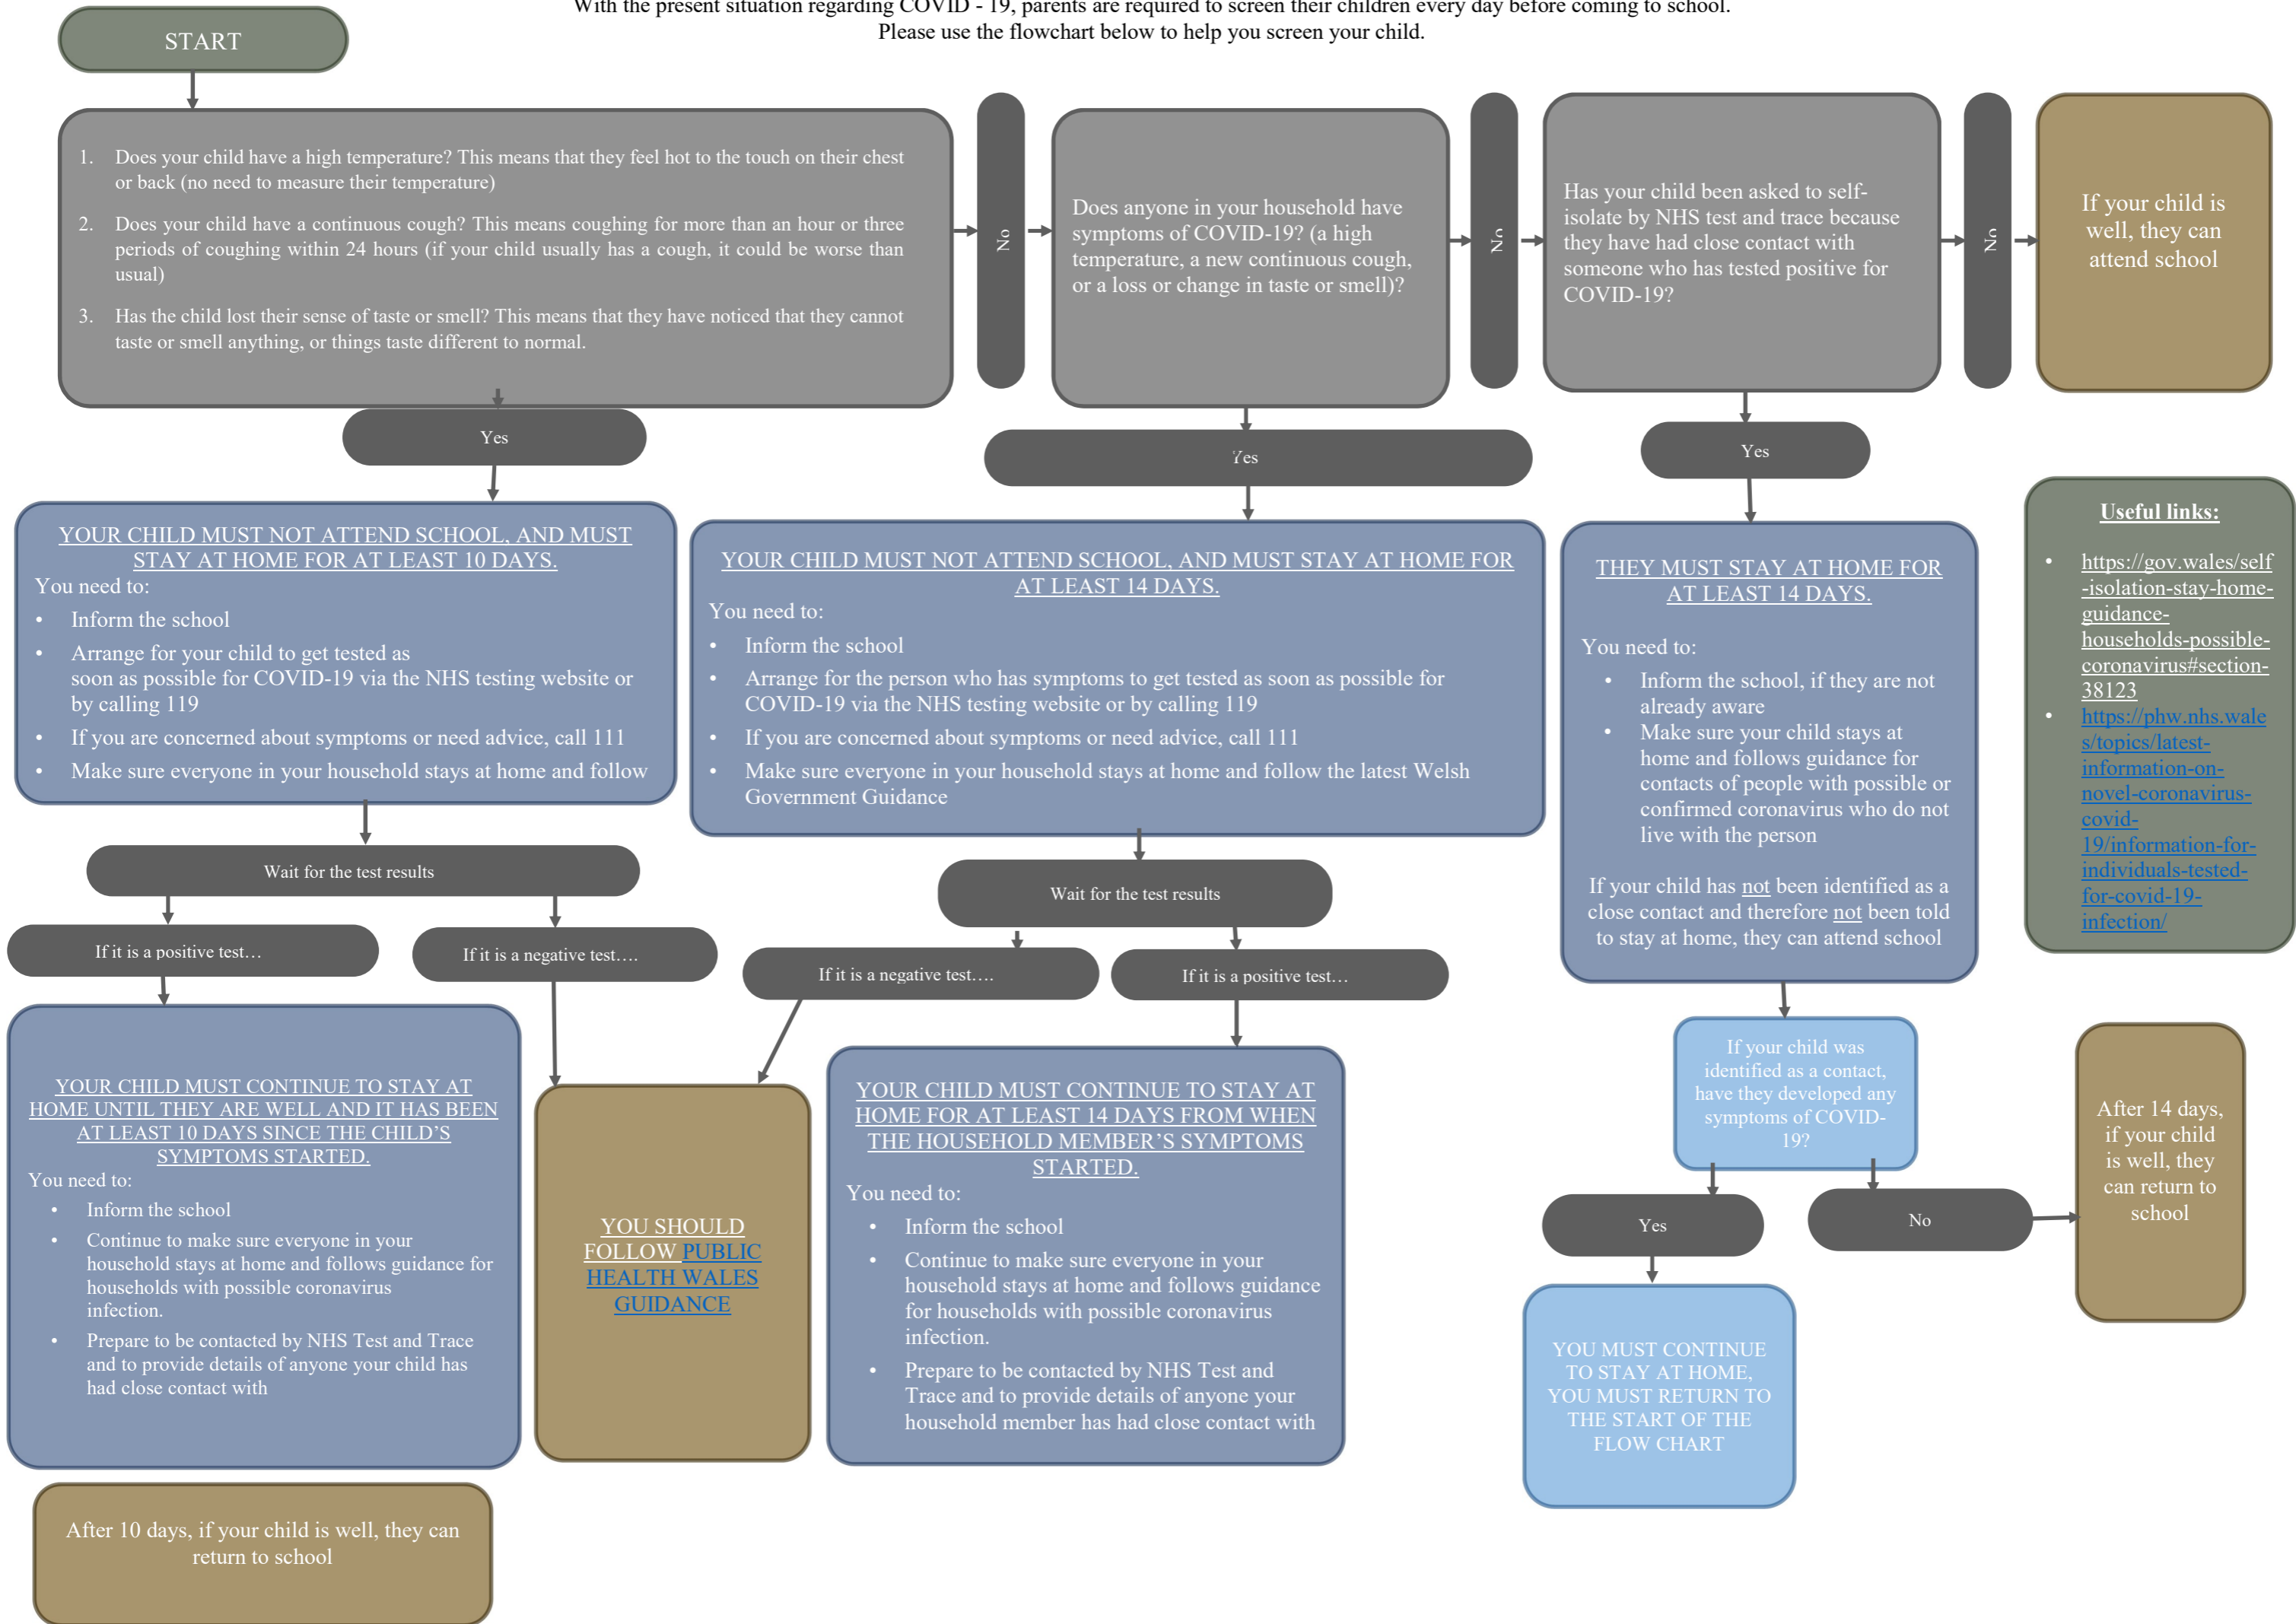

With the present situation regarding COVID - 19, parents are required to screen their children every day before coming to school.
Please use the flowchart below to help you screen your child.

Useful links:

- <https://gov.wales/self-isolation-stay-home-guidance-households-possible-coronavirus#section-38123>
- <https://phw.nhs.wales/topics/latest-information-on-novel-coronavirus-covid-19/information-for-individuals-tested-for-covid-19-infection/>